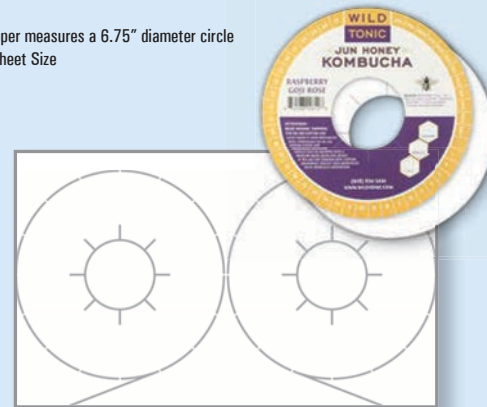

2-up Keg Collars

Each keg topper measures a 6.75" diameter circle
8.5" x 14" Sheet Size

DESCRIPTION	THICKNESS	SHEETS/BOX
QM-PET-KEGIDMG	7.8 Mil	100

DESCRIPTION	THICKNESS	SHEETS/BOX
QM-PET-KEGIDMM	7.8 Mil	100

DESCRIPTION	THICKNESS	SHEETS/BOX
QM-KEGID Economy Material	10 Pt	250