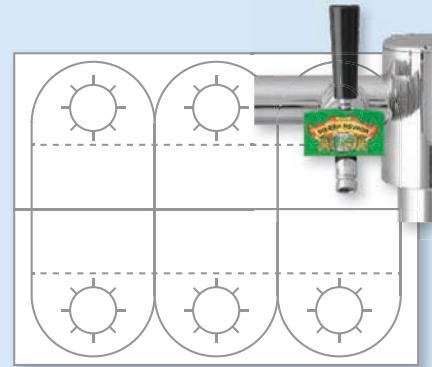

# 6-up Tap Hangers

Each tap hanger measures 3.25" x 4"  
8.5" x 11" Sheet Size

DESCRIPTION	THICKNESS	SHEETS/BOX
QM-PET-TAPMG	7.8 Mil	100

DESCRIPTION	THICKNESS	SHEETS/BOX
QM-PET-TAPMM	7.8 Mil	100