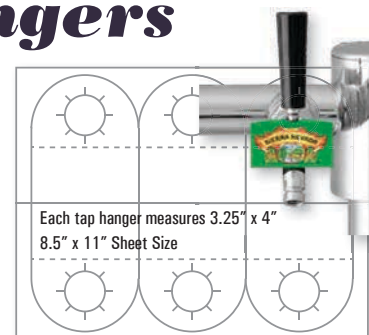

Stand-Up Folder Menu

QM-HER-MENU8511-F

DESCRIPTION	THICKNESS	SHEETS/BOX
Matte/Matte	7.8 Mil	100

1-up Single Panel Menu

QM-HER-MENU-8514

DESCRIPTION	THICKNESS	SHEETS/BOX
Matte/Matte	7.8 Mil	100

6-up Tap Hangers

QM-PET-TAPMG

DESCRIPTION	THICKNESS	SHEETS/BOX
Matte/Gloss	7.8 Mil	100

QM-PET-TAPMM

DESCRIPTION	THICKNESS	SHEETS/BOX
Matte/Matte	7.8 Mil	100

3-up Bottle Hangers

QM-PET-BTL3-MG

DESCRIPTION	THICKNESS	SHEETS/BOX
Matte/Gloss	7.8 Mil	100

QM-PET-BTL3-MM

DESCRIPTION	THICKNESS	SHEETS/BOX
Matte/Matte	7.8 Mil	100

8-up Dry Peel I.D. Badges

QM-PET-IDDP

DESCRIPTION	THICKNESS	SHEETS/BOX
Matte	8 Mil	100

Que Media offers a wide variety of color laser printable solutions for your POP, shelf marking, labeling, and specialty needs.

Que's materials are compatible with most laser printers. With the various toners and feeding mechanisms on the market today, we recommend consulting your technical guide regarding heavy stocks and fuser temperature. We may also recommend testing your choice of media to ensure compatibility.

Ask us about our Indigo and other inkjet lines!

Contact your local distributor:

Hotel & Resort