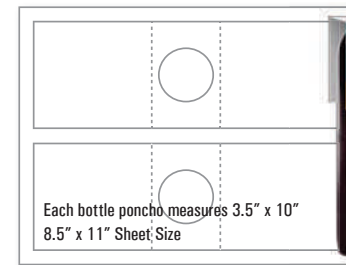

Adhesive Cooler Door Decals

Available in 5", 2.5" and 2" diameter circles
8.5" x 11" Sheet Size
Available in 6" diameter circle
8.5" x 14" Sheet Size

QM-GLASSTACMED-CIR

DESCRIPTION	THICKNESS	SHEETS/BOX
Matte/Ultra Removable	2 Mil	250

4-up Name Cards

QM-XXXXXX Economy Material

DESCRIPTION	THICKNESS	SHEETS/BOX
Matte/Matte	10 Pt	250

Tri Panel Umbrella Pole Talker

QM-POLENT

DESCRIPTION	THICKNESS	SHEETS/BOX
Matte/Matte	7.8 Mil	50

2-up Bottle Ponchos

QM-PET-PONCHO-MM

DESCRIPTION	THICKNESS	SHEETS/BOX
Matte/Matte	7.8 Mil	100

3-up Door Hangers

QM-DOORHANGERS3

DESCRIPTION	THICKNESS	SHEETS/BOX
Matte/Matte	7.8 Mil	100

11-up Coasters

Each coaster measures 4" x 4"
12" x 18" Sheet Size