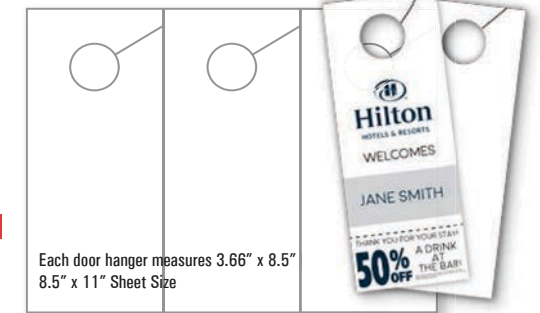

QM-PET-PONCHO-MM

DESCRIPTION	THICKNESS	SHEETS/BOX
Matte/Matte	7.8 Mil	100

3-up Door Hangers

QM-DOORHANGERS3

DESCRIPTION	THICKNESS	SHEETS/BOX
Matte/Matte	7.8 Mil	100

11-up Coasters

Each coaster measures 4" x 4"
12" x 18" Sheet Size