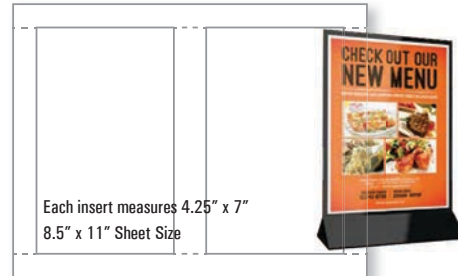

2-up Table Talker Inserts

Printable on Both Sides!

QM-INSERTS-MDFB Economy Material

DESCRIPTION	THICKNESS	SHEETS/BOX
Matte/Matte	10 Pt	500