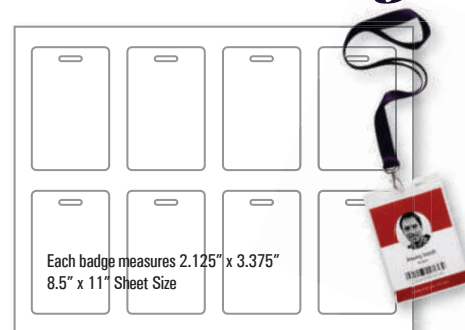

QM-PET-BTL3-MM

DESCRIPTION	THICKNESS	SHEETS/BOX
Matte/Matte	7.8 Mil	100

8-up Dry Peel I.D. Badges

QM-PET-IDDP

DESCRIPTION	THICKNESS	SHEETS/BOX
Matte	8 Mil	100

Que Media offers a wide variety of color laser printable solutions for your POP, shelf marking, labeling, and specialty needs.

Adhesive Cooler Door Decals

Available in 5", 2.5" and 2" diameter circles
8.5" x 11" Sheet Size
Available in 6" diameter circle
8.5" x 14" Sheet Size

QM-GLASSTACMED-CIR

DESCRIPTION	THICKNESS	SHEETS/BOX
Matte/Ultra Removable	2 Mil	250