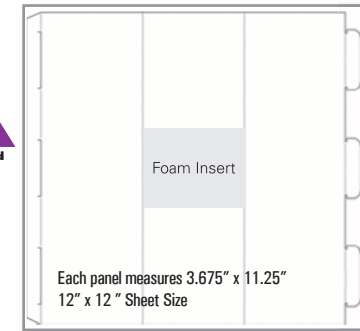

Adhesive Cooler Door Decals

Available in 5", 2.5" and 2" diameter circles
8.5" x 11" Sheet Size
Available in 6" diameter circle
8.5" x 14" Sheet Size

QM-GLASSTACMED-CIR

DESCRIPTION	THICKNESS	SHEETS/BOX
Matte/Ultra Removable	2 Mil	250

4-up Name Cards

QM-XXXXXX Economy Material

DESCRIPTION	THICKNESS	SHEETS/BOX
Matte/Matte	10 Pt	250

Tri Panel Umbrella Pole Talker

QM-POLENT

DESCRIPTION	THICKNESS	SHEETS/BOX
Matte/Matte	7.8 Mil	50

2-up Bottle Ponchos

QM-PET-PONCHO-MM

DESCRIPTION	THICKNESS	SHEETS/BOX
Matte/Matte	7.8 Mil	100

3-up Door Hangers

QM-DOORHANGERS3

DESCRIPTION	THICKNESS	SHEETS/BOX
Matte/Matte	7.8 Mil	100

11-up Coasters

Each coaster measures 4" x 4"
12" x 18" Sheet Size