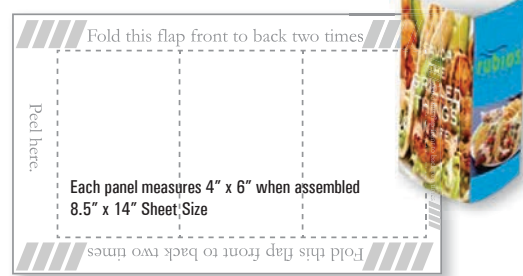

Printable on Both Sides!

QM-INSERTS-MDFB Economy Material

DESCRIPTION	THICKNESS	SHEETS/BOX
Matte/Matte	10 Pt	500

Tri Panel Table Talker

QM-TABT-4X6 Economy Material

DESCRIPTION	THICKNESS	SHEETS/BOX
Matte/Matte	10 Pt	250